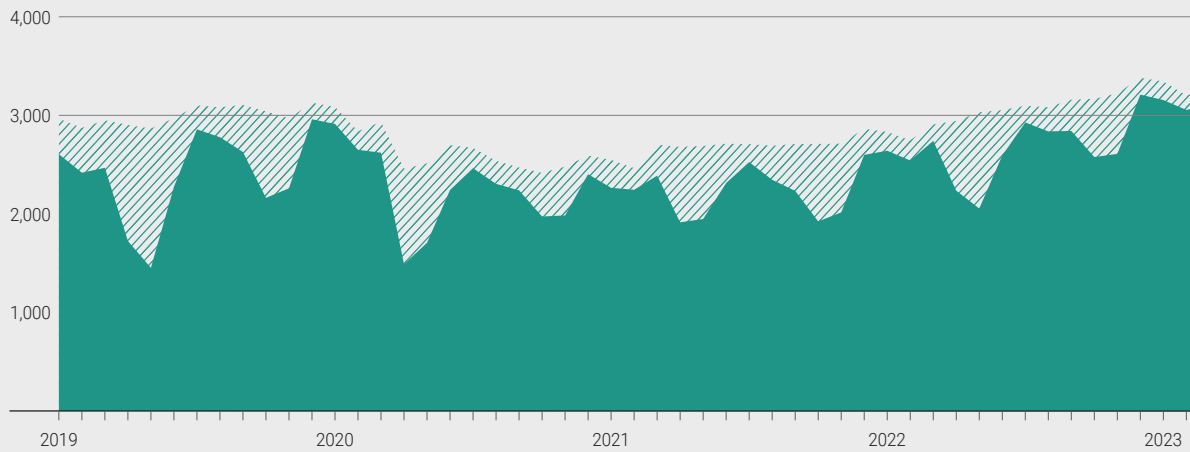

SHORT TERM RENTAL DATA

On average about **3,200** short term rentals are available depending on the season.

The demand for short term rentals has grown by **28%** since January 2019 to January 2023.

Average July 2023 Occupancy Rate in Grand County, excluding Winter Park

32.6%

Grand County Active Listings Grand County Booked

3,051

2022 STR Active Listing Average

2,650

2022 STR Booked

*Accommodations vary by season and changes frequently. Data collected is an estimate of Grand County's available accommodations, data was collected from AirDNA.