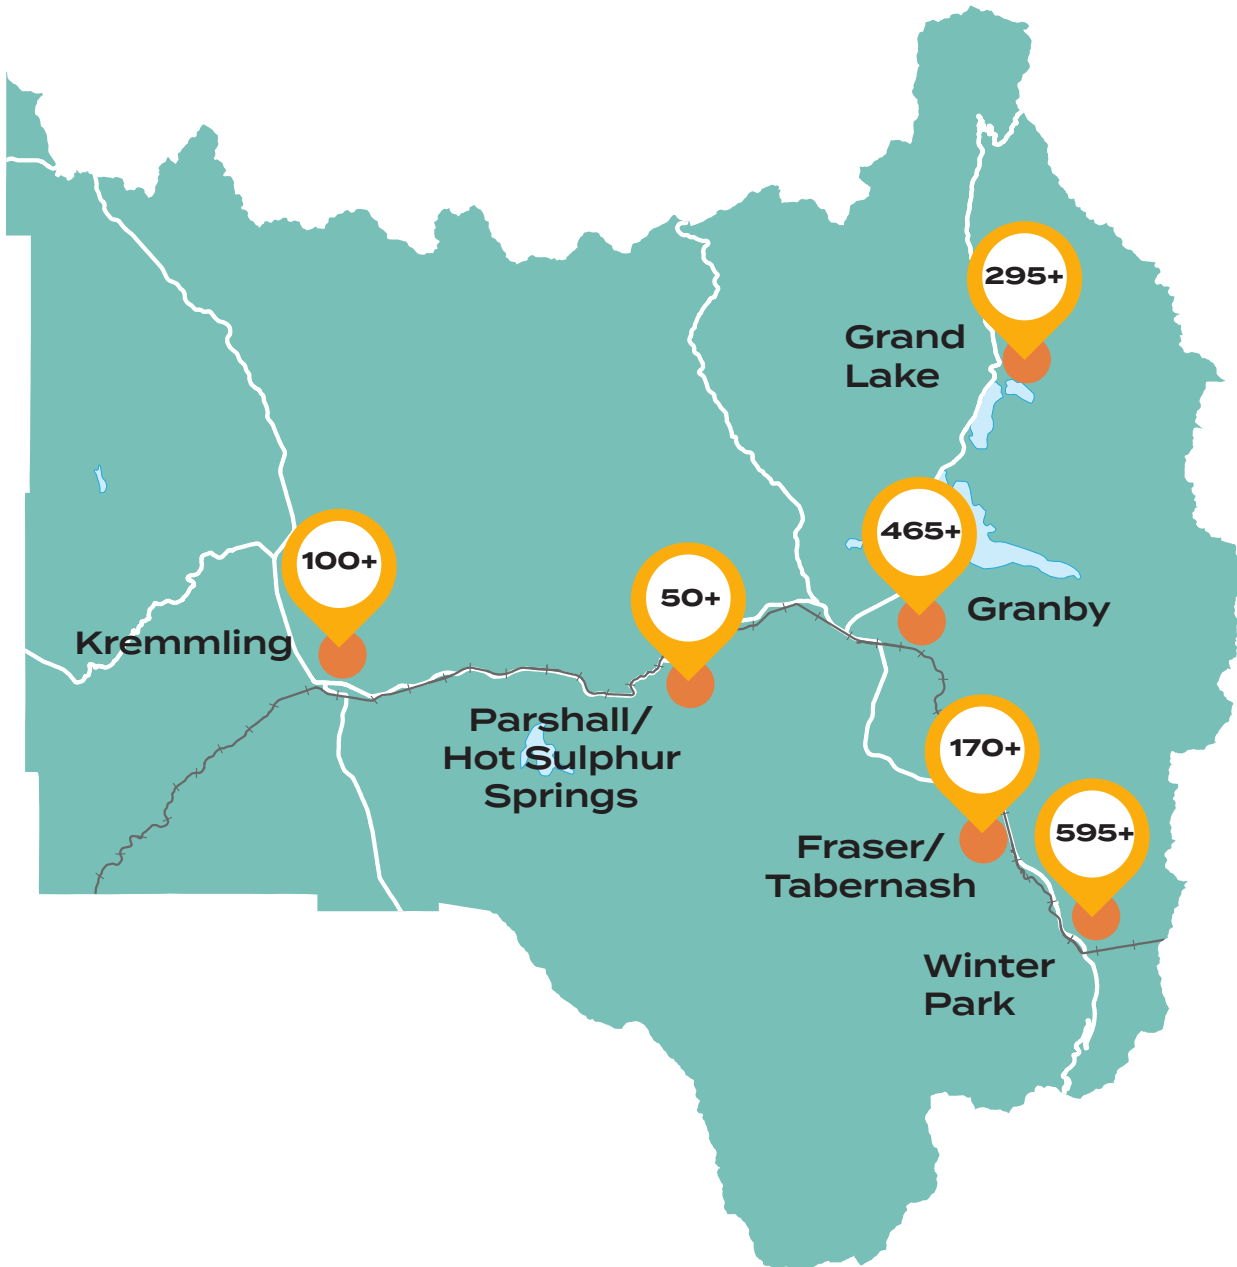

ACCOMMODATION UNITS BY AREA

Excluding Campsites, RV, and Short Term Rentals

Granby:

465+ Units

Hotel/Motel: 80+
Resort/Dude Ranch: 305+
Cabins: 3+
Unique Options: 80+

Grand Lake:

295+ Units

Hotel/Motel: 220+
Cabins: 45+
Unique Options: 30+

Fraser/Tabernash:

170+ Units

Hotel/Motel: 75+
Resort/Dude Ranch: 90+
Cabins: 5+

Kremmling:

100+ Units

Hotel/Motel: 90+
Resort/Dude Ranch: 10+
Cabins: 2+

Parshall/Hot Sulphur Springs:

50+ Units

Hotel/Motel: 24+
Resort/Dude Ranch: 22+
Cabins: 4+

Winter Park:

595+ Units

Hotel/Motel: 265+
Resort/Dude Ranch: 300+
Cabins: 30+

CAMPSITES

Over **1,500+** campsites throughout Grand County

Dispersed camping is allowed at Vasquez Peak Wilderness,
Williams Fork, Byers Peak Wilderness

Rocky Mountain National Park has **570+** campsites

Grand County has over **650+** RV hookup sites

Many campsites also accommodate RVs such as:
Arapaho Valley Ranch, Stillwater, and Pioneer Park

Several RV Parks are located throughout the County
like Red Mountain RV, Winding River Resort, Elk Creek
and Sun Outdoors Rocky Mountains