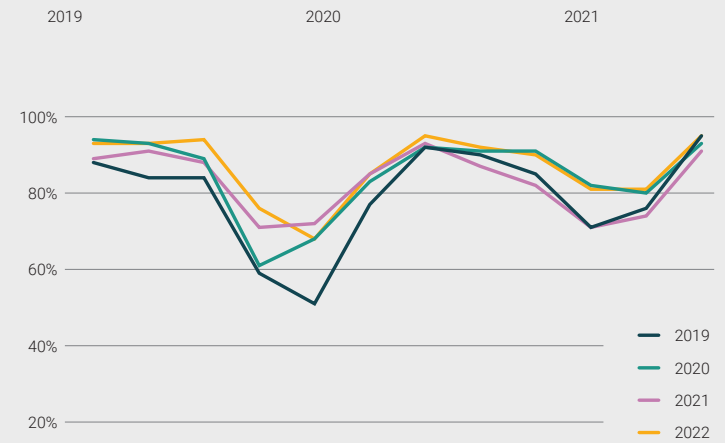

SHORT TERM RENTAL DATA

On average about **3,200** short term rentals are available depending on the season.

The demand for short term rentals has grown by **28%** since January 2019 to January 2023.

Average July 2023 Occupancy Rate in Grand County, excluding Winter Park

32.6%

Grand County Active Listings Grand County Booked

3,051

2022 STR Active Listing Average

2,650

2022 STR Booked

*Accommodations vary by season and changes frequently. Data collected is an estimate of Grand County's available accommodations, data was collected from AirDNA.