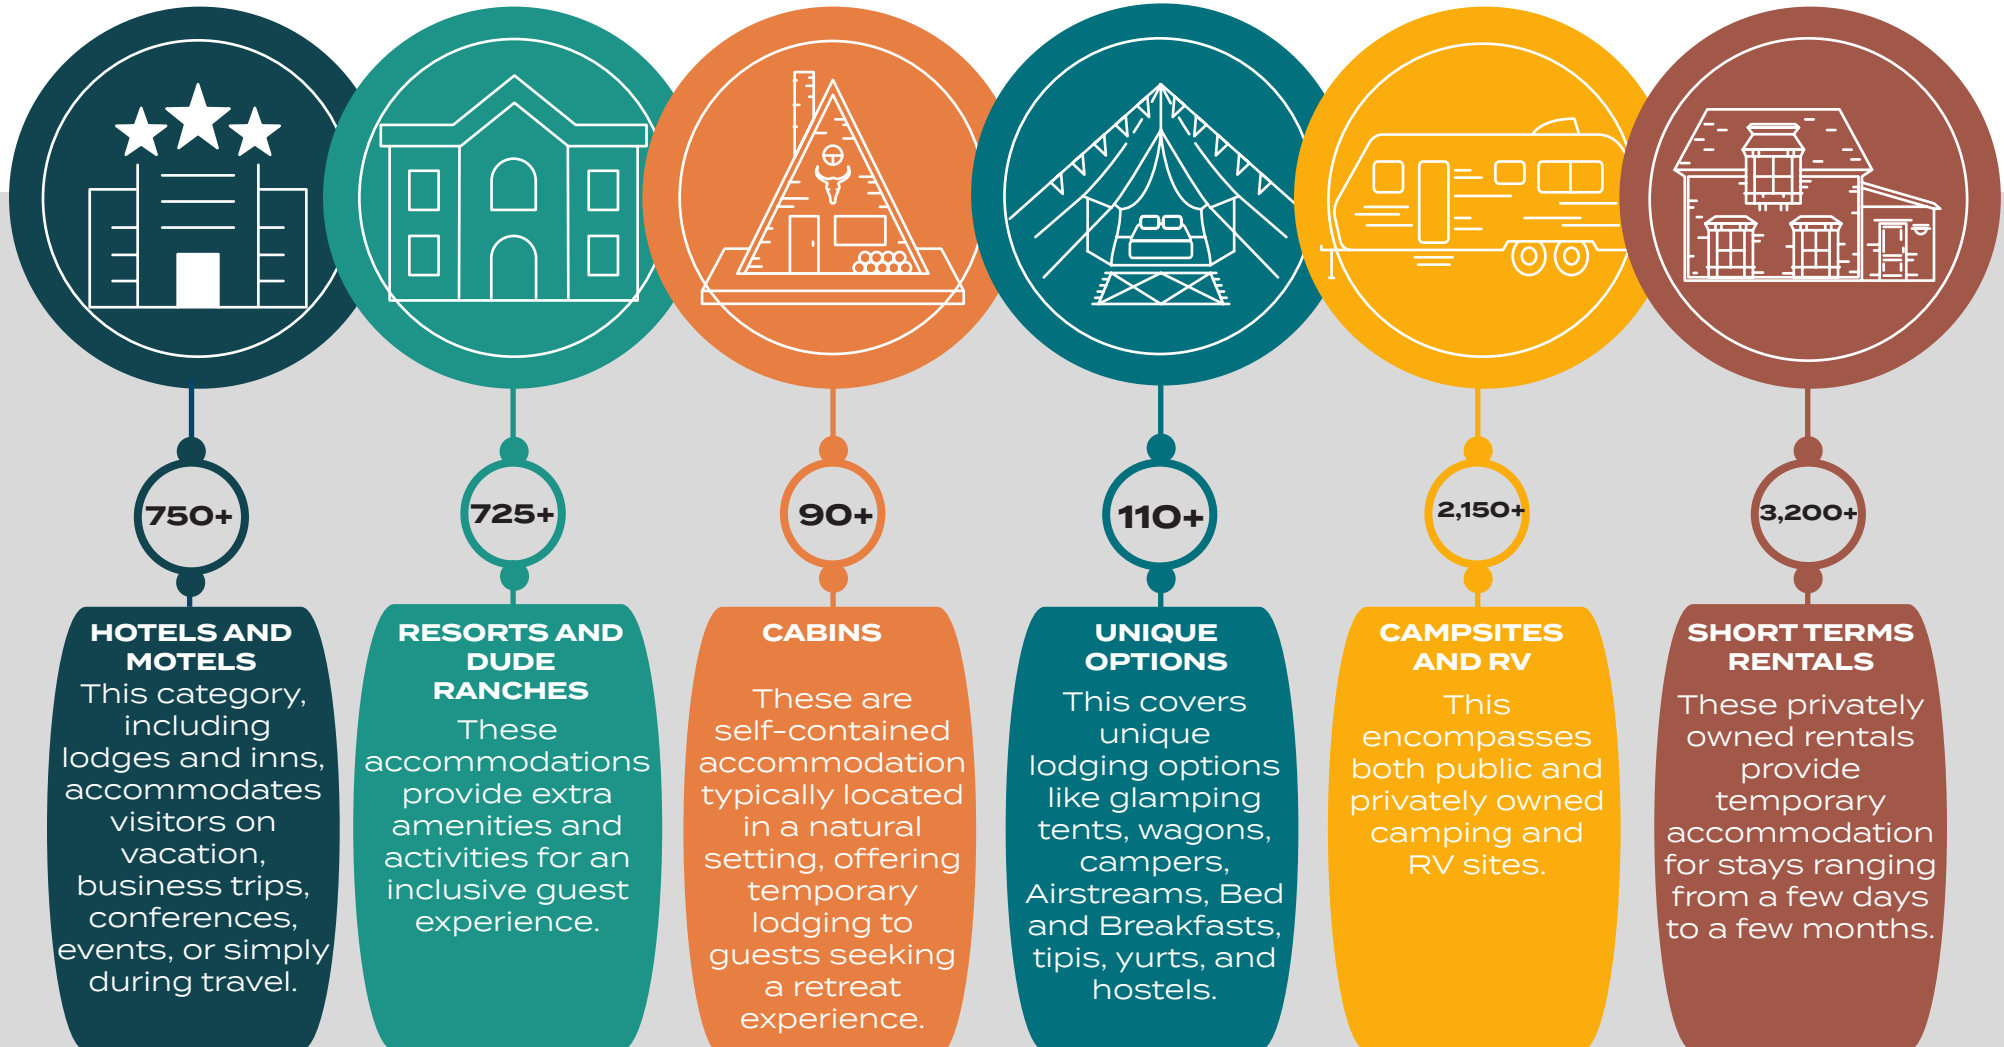

GRAND COUNTY

Accommodations Summary 2024

365
GRAND COUNTY
COLORADO

ACCOMMODATION TYPES

Accommodations by Unit

*Accommodations vary by season and changes frequently. Data collected is an estimate of Grand County's available accommodations, data was collected through ESRI Community Analyst, U.S. Census Bureau, advertised accommodations, site visits, interviews, AirDNA, and online searches.

ACCOMMODATION UNITS BY AREA

Excluding Campsites, RV, and Short Term Rentals

Granby:

465+ Units

Hotel/Motel: 80+
Resort/Dude Ranch: 305+
Cabins: 3+
Unique Options: 80+

Grand Lake:

295+ Units

Hotel/Motel: 220+
Cabins: 45+
Unique Options: 30+

Fraser/Tabernash:

170+ Units

Hotel/Motel: 75+
Resort/Dude Ranch: 90+
Cabins: 5+

Kremmling:

100+ Units

Hotel/Motel: 90+
Resort/Dude Ranch: 10+
Cabins: 2+

Parshall/Hot Sulphur Springs:

50+ Units

Hotel/Motel: 24+
Resort/Dude Ranch: 22+
Cabins: 4+

Winter Park:

595+ Units

Hotel/Motel: 265+
Resort/Dude Ranch: 300+
Cabins: 30+

CAMPSITES

Over **1,500+** campsites throughout Grand County

Dispersed camping is allowed at Vasquez Peak Wilderness,
Williams Fork, Byers Peak Wilderness